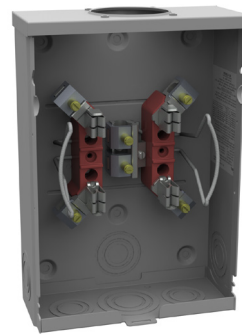

4TOH/UG1Ø3W.....	U6115-X-2/200-K7L-BLG
------------------------------	-----------------------

U4342-R-K7-K6

U4801-XL-5T9

U2872-XT-5T9

Utility requirements for this equipment may vary. Always consult the serving utility for their requirements prior to ordering or installing this equipment. This product must be installed by a licensed electrician. Installation of this equipment may require local electrical inspector approval.

XCEL Energy

Description	Service Feed	Catalog Number
200 amp 5 & 7 Terminal Heavy Duty		
200A5T HD..... OH/UG		U4801-XL-5T9
200A7T HD..... OH/UG		U9701-RRL
200A7T HD..... OH/UG		U4184-X
320 amp 5 Terminal Heavy Duty		
320A5T HD..... OH/UG		U1779-R-5T9
320A5T HD..... UG	SWY	U3000-O-5T9-K3L-K2L
320 amp 7 Terminal Heavy Duty		
320A7T HD..... UG	SWY	U2120-X
320A7T HD..... OH/UG	SWY	U2594-X
200 amp 5 Terminal Horizontal Gangs		
2 Pos.....5T HD..... OH/UG		U2872-XT-5T9
3 Pos.....5T HD..... OH/UG		U2873-XT-5T9
4 Pos.....5T HD..... OH/UG		U2874-XT-5T9
5 Pos.....5T HD..... OH/UG		U2875-XT-5T9
6 Pos.....5T HD..... OH/UG		U2876-XT-5T9