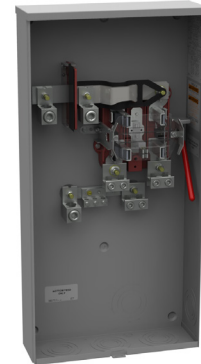

Meter Mounting Equipment

Texas Deregulated Utilities

TXU/Oncor Area

Description	Service Feed	Catalog Number
150-200 amp 4 Terminal		
150A4T	OH	U7262-RL-TG
200A4T	OH/UG	U7040-XL-TG
200A4T	HD.....OH/UG	U9801-RXL
200 amp 5 & 7 Terminal		
200A5T	HD.....OH/UG	U9581-RL-QG
200A7T	HD.....OH/UG	U9701-RXL
320 amp 4 & 7 Terminal		
320A4T	HD.....OH (w/o lugs)	U4363-R
320A4T	SWYUG (w/ lugs)	U1797-O-K3L-K2L
320A7T	SWYOH/UG (w/o lugs)	U4013-X
150 amp 4 Terminal Horizontal Gang		
150A3 Pos.	OH/UG	U9353-XL
150A4 Pos.	OH/UG	U9354-XL
200 amp 4 Terminal Horizontal Gang		
200A2 Pos.	OH/UG	U1252-X-K1
200A3 Pos.	OH/UG	U1253-X
200A4 Pos.	OH/UG	U1254-X
200A5 Pos.	OH/UG	U1255-X
200A6 Pos.	OH/UG	U1256-X
200 amp 4 Terminal Mobile Home Pedestal		
200A1 Pos.	UG Ped	U8567-O-200
200A2 Pos.	UG Ped (twin)	U8667-O-2/200

U1797-O-K3L-K2L

U9701-RXL

Accessories

Closing Plates	Suffix	Catalog #	Lug Kits	Suffix	Catalog #
Sml. Closing Plate	-XL*	A7551	<u>350 Kcmil</u>	1Ø	(3 per set)
Lg. Closing Plate	-X	A9064	Single Lug Kit	-K1	K1539
Adapter Plate	-RRL	S8324	Twin Lug Kit	-K2	K1350
Hubs for Standard "RL" Opening			Twin Lug Kit non-rotating		-K2L
1" Hub	-WL	A7514	K1350L		
1¼" Hub	-YL	A7515	<u>600 Kcmil</u>	1Ø	(3 per set)
1½" Hub	-ZL	A7516	Single Lug Kit	-K3	K1540
2" Hub	-DL	A7517	Single Lug Kit non-rotating		-K3L
2½" Hub	-EL	A7518	K1540L		
Hubs for Large "R" Opening			Twin Lug Kit	-K4	K1541
3" Hub	-F	A8110	<u>350 Kcmil</u>	3Ø	(4 per set)
3½" Hub	-G	A8111	Single Lug Kit	-K5	K3082
4" Hub	-H	A8112	Twin Lug Kit	-K6	K3442
Fifth Terminals			<u>600 Kcmil</u>	3Ø	(4 per set)
Fifth Terminal	Square Hole	K5T	Single Lug Kit	-K7	K3441
Fifth Terminal	Round Hole	5T8K2	Twin Lug Kit	-K8	K3083