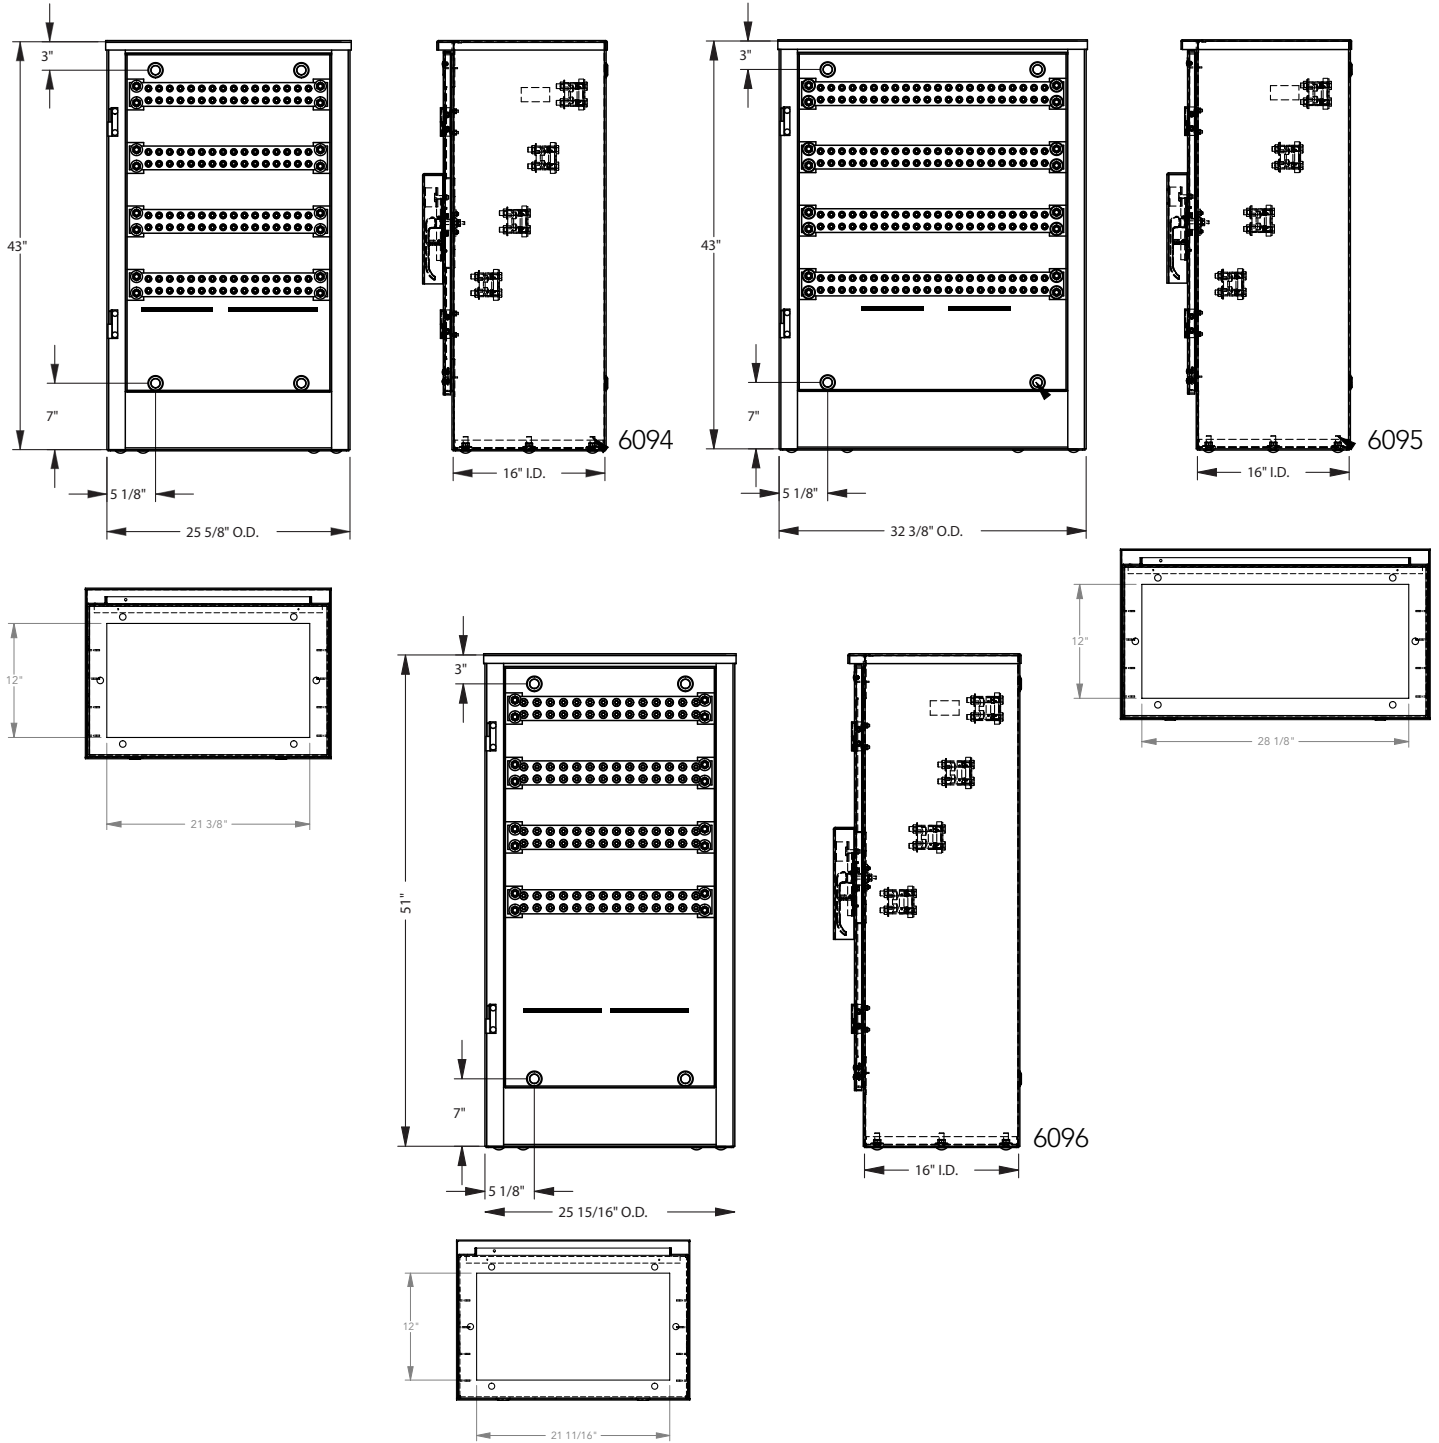

Multi-Position Tap Box

Three Phase | Aluminum Construction | Wall- or Pad-Mountable

Features

- **Safe & Secure**
 - Padlockable, three-point latching mechanism comes standard with all units
 - Optional (factory installed) penta bolt locking mechanism to further protect against power theft
- **Easy Installation**
 - Wall- or pad-mount installation options
 - Stainless steel hardware kit included for pad-mount installation
 - Lightweight aluminum enclosure
 - Select models have a smaller footprint; ideal for applications with limited space
- **Durable Enclosure**
 - NEMA 3R rated
 - Aluminum powder coat paint finish helps prevent corrosion
- **Multi-port Ground Lugs Included**
- **UL listed**
- **Made in the USA**

Multi-Position Tap Box

MILBANK®
ENERGY AT WORK

Three Phase | Aluminum Construction | Wall- or Pad-Mountable

Please consult serving utility for their requirements prior to ordering or installing, as specifications and approvals vary by utility, and may require local electrical inspector approval. All installations must be installed by a licensed electrician and must comply with all national and local codes, laws and regulations. Milbank reserves the right to make changes in specifications and features shown without notice or obligation.