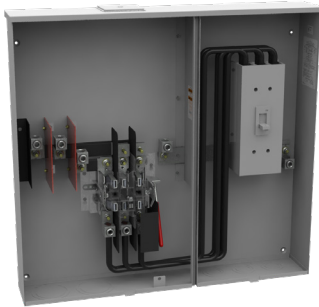

400A Meter Main

Single & Three Phase

U6230-X-400-K7L