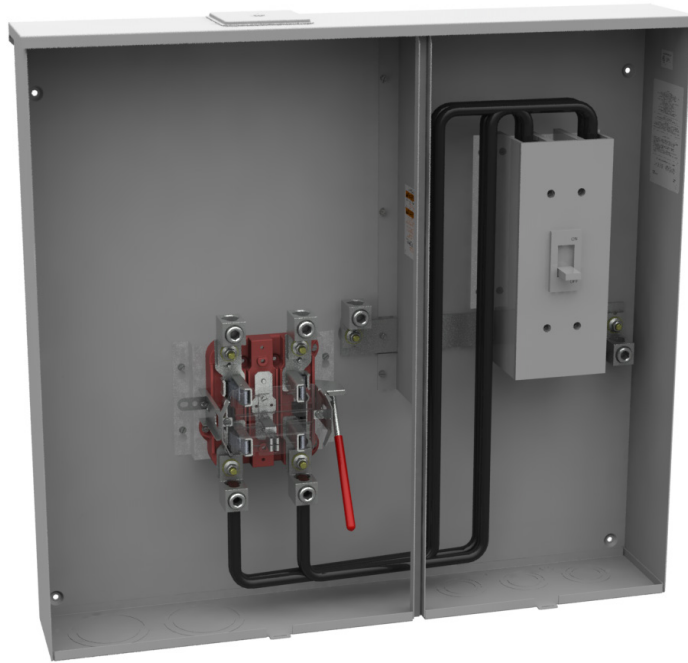

# 400A Meter Main

Single & Three Phase

U6230-X-400-K7L

U6115-X-2/200-K7L

U6227-X-400-K3L

## Features

- Safe & Secure
- Easy Installation
- Durable Enclosure
- Ideal for large homes, small office and commercial buildings
- Heavy duty lever bypass meter socket
- One 400A breaker (1Ø or 3Ø units available)
- UL Listed
- Made in the USA