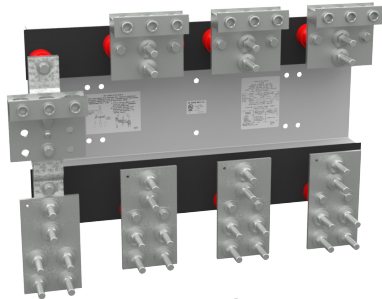

# Metered Transformer Cabinet

U6500-X-PGE | 800 Amps

U6500-X-PGE

CT rack

Approved for 800 Amp applications, this larger transformer cabinet can be used for many common applications such as commercial projects, EV charging and pump stations.

## Features

- Up to 800 amps using appropriate CT rack
- Overhead/underground entry and exit
- G90 galvanized steel with gray powder coat finish
- Three phase, four wire
- NEMA 3R enclosure
- UL-listed
- Manufactured in the USA

## CT Rack Features

- CT racks are sold separately for field installation
- Per PG&E requirements the rack must be labeled for the appropriate amperage and can't show an amperage higher than what the utility is providing service for.
- **Line side:** Four studs spaced 1 3/4" on centers for phases and neutral.
- **Load side:** Three position connectors per phase and neutral for #4-600 kcmil single conductor.
  - Each port dual conductor rated for #1-250 kmil conductors.
- UL-listed.
- Manufactured in the USA.

# Metered Transformer Cabinet

U6500-X-PGE | 800 Amps

U6500-X-PGE

800 Amps | 15 Terminals | Transocket | Ring Type | 3Ø4W

Catalog Number	Service	Hub	Dimensions		
			D"	W"	H"
U6500-X-PGE	OH/UG	C.P.	13	36	67¾