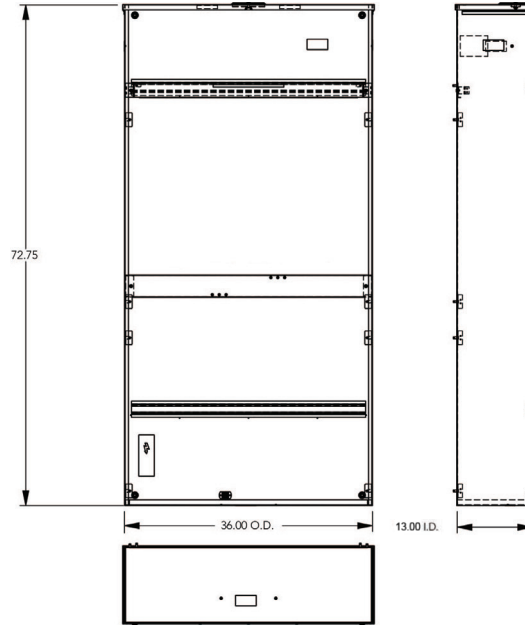

# Metered Transformer Cabinet

U6500-X-PGE | 800 Amps

U6500-X-PGE

800 Amps | 15 Terminals | Transocket | Ring Type | 3Ø4W

Catalog Number	Service	Hub	Dimensions		
			D"	W"	H"
U6500-X-PGE	OH/UG	C.P.	13	36	67¾