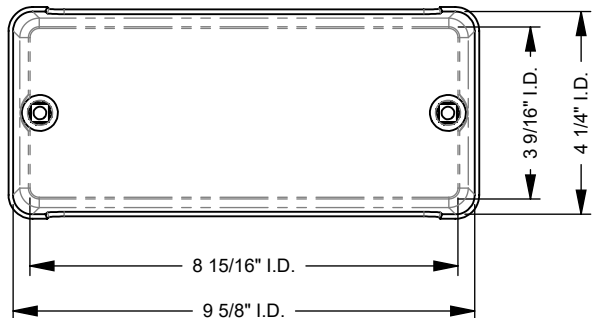

MILBANK
ENERGY AT WORK

Version:

1

**All dimensions are +/- 1/16".
Drawing views are not to scale.**

Please consult serving utility for their requirements prior to ordering or installing, as specifications and approvals vary by utility, and may require local electrical inspector approval. All installations must be installed by a licensed electrician and must comply with all national and local codes, laws and regulations. Milbank reserves the right to make changes in specifications and features shown without notice or obligation.