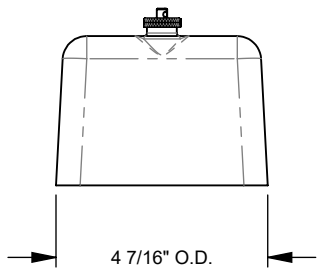

MILBANK
ENERGY AT WORK

Version:

1

**All dimensions are +/- 1/16".
Drawing views are not to scale.**

Please consult serving utility for their requirements prior to ordering or installing, as specifications and approvals vary by utility, and may require local electrical inspector approval. All installations must be installed by a licensed electrician and must comply with all national and local codes, laws and regulations. Milbank reserves the right to make changes in specifications and features shown without notice or obligation.