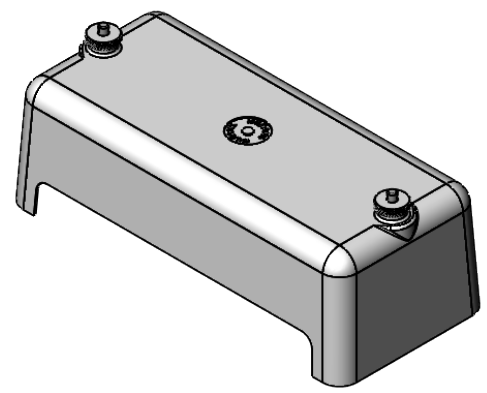

MILBANK
ENERGY AT WORK

Version:

1

**All dimensions are +/- 1/16".
Drawing views are not to scale.**

Please consult serving utility for their requirements prior to ordering or installing, as specifications and approvals vary by utility, and may require local electrical inspector approval. All installations must be installed by a licensed electrician and must comply with all national and local codes, laws and regulations. Milbank reserves the right to make changes in specifications and features shown without notice or obligation.