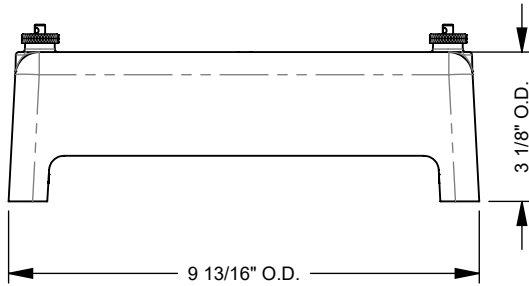

MILBANK
ENERGY AT WORK

Version:

1

**All dimensions are +/- 1/16".
Drawing views are not to scale.**

Please consult serving utility for their requirements prior to ordering or installing, as specifications and approvals vary by utility, and may require local electrical inspector approval. All installations must be installed by a licensed electrician and must comply with all national and local codes, laws and regulations. Milbank reserves the right to make changes in specifications and features shown without notice or obligation.