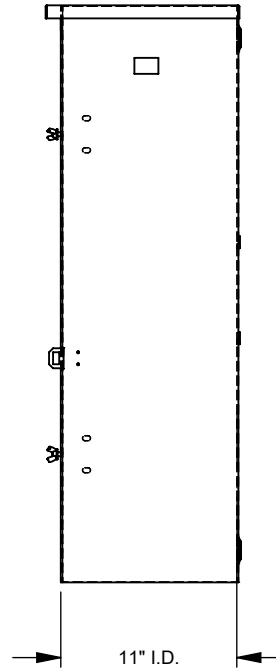

MILBANK[®]
ENERGY AT WORK

CT363611-HC

Catalog Number	CT363611-HC
Marketing Product Description	36x36x11 Painted Steel Single Front Lift Off Hinged Cover 3 Point Latch Rack Provision
UPC	784572112285
Length (IN)	11
Width (IN)	36
Height (IN)	36
Weight (LB)	135
Brand Name	Milbank
Type	Hinge Cover
Application	Current Transformer Enclosure
Standard	UL Listed
Material	G90 Galvanized Steel with Powder Coat Finish
Size	11L x 36W x 36H
Color	ANSI 61 Gray
Cable Entry	No Knockouts
Mounting	Wall Mount
NEMA Rating	Type 3R
Door or Cover	Single Door
Back Panel	Mounting Emboss on Enclosure Back
Mounting Rack	Current Transformer Mounting Rack Provision

FEATURE TABLE		
ITEM	QTY	DESCRIPTION
A	4	TRANS. MNTG.EMBOSS

Version:

1

**All dimensions are +/- 1/16".
Drawing views are not to scale.**

Please consult serving utility for their requirements prior to ordering or installing, as specifications and approvals vary by utility, and may require local electrical inspector approval. All installations must be installed by a licensed electrician and must comply with all national and local codes, laws and regulations. Milbank reserves the right to make changes in specifications and features shown without notice or obligation.