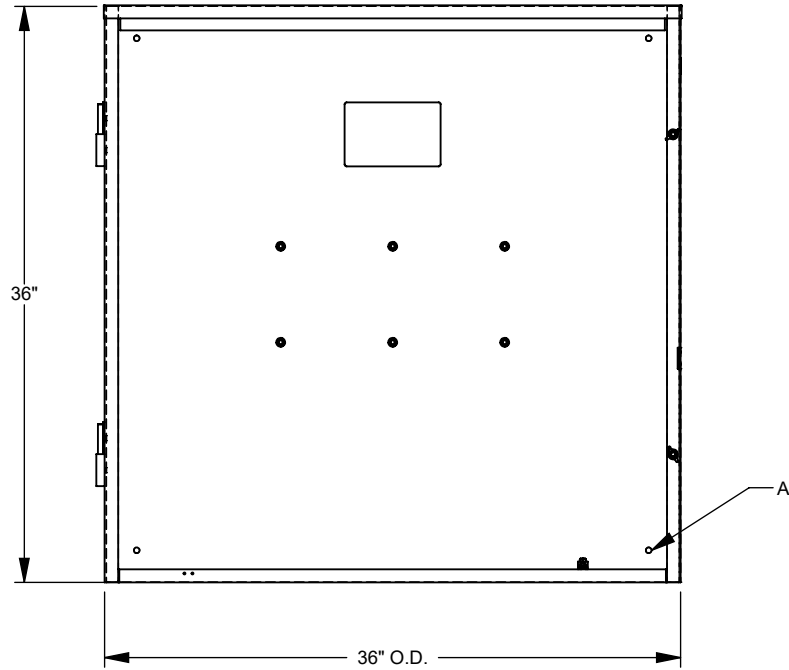

MILBANK[®]
ENERGY AT WORK

CT363611-HC

Catalog Number	CT363611-HC
Marketing Product Description	36x36x11 Painted Steel Single Front Lift Off Hinged Cover 3 Point Latch Rack Provision
UPC	784572112285
Length (IN)	11
Width (IN)	36
Height (IN)	36
Weight (LB)	135
Brand Name	Milbank
Type	Hinge Cover
Application	Current Transformer Enclosure
Standard	UL Listed
Material	G90 Galvanized Steel with Powder Coat Finish
Size	11L x 36W x 36H
Color	ANSI 61 Gray
Cable Entry	No Knockouts
Mounting	Wall Mount
NEMA Rating	Type 3R
Door or Cover	Single Door
Back Panel	Mounting Emboss on Enclosure Back
Mounting Rack	Current Transformer Mounting Rack Provision

FEATURE TABLE		
ITEM	QTY	DESCRIPTION
A	4	TRANS. MNTG.EMBOSS

Version:

1

**All dimensions are +/- 1/16".
Drawing views are not to scale.**

Please consult serving utility for their requirements prior to ordering or installing, as specifications and approvals vary by utility, and may require local electrical inspector approval. All installations must be installed by a licensed electrician and must comply with all national and local codes, laws and regulations. Milbank reserves the right to make changes in specifications and features shown without notice or obligation.