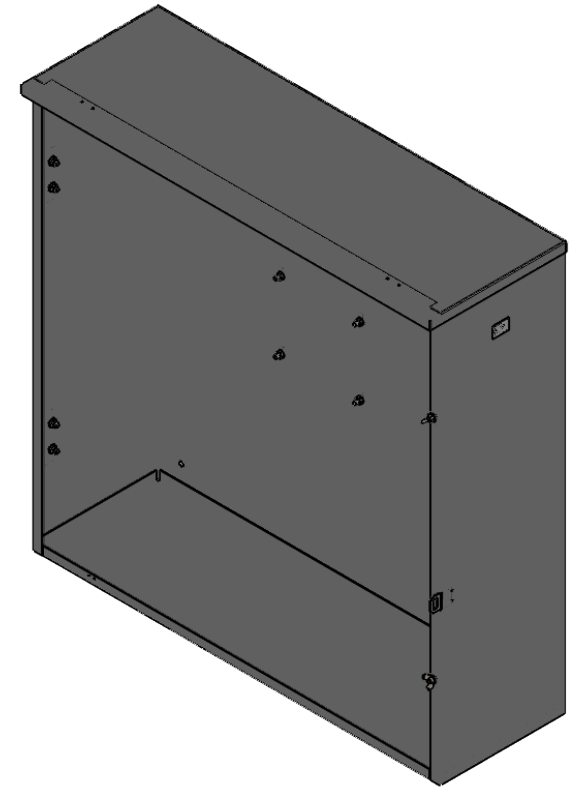

MILBANK[®]
ENERGY AT WORK

CT363611-HC

Catalog Number	CT363611-HC
Marketing Product Description	36x36x11 Painted Steel Single Front Lift Off Hinged Cover 3 Point Latch Rack Provision
UPC	784572112285
Length (IN)	11
Width (IN)	36
Height (IN)	36
Weight (LB)	135
Brand Name	Milbank
Type	Hinge Cover
Application	Current Transformer Enclosure
Standard	UL Listed
Material	G90 Galvanized Steel with Powder Coat Finish
Size	11L x 36W x 36H
Color	ANSI 61 Gray
Cable Entry	No Knockouts
Mounting	Wall Mount
NEMA Rating	Type 3R
Door or Cover	Single Door
Back Panel	Mounting Emboss on Enclosure Back
Mounting Rack	Current Transformer Mounting Rack Provision

FEATURE TABLE		
ITEM	QTY	DESCRIPTION
A	4	TRANS. MNTG.EMBOSS

Version:

1

**All dimensions are +/- 1/16".
Drawing views are not to scale.**

Please consult serving utility for their requirements prior to ordering or installing, as specifications and approvals vary by utility, and may require local electrical inspector approval. All installations must be installed by a licensed electrician and must comply with all national and local codes, laws and regulations. Milbank reserves the right to make changes in specifications and features shown without notice or obligation.