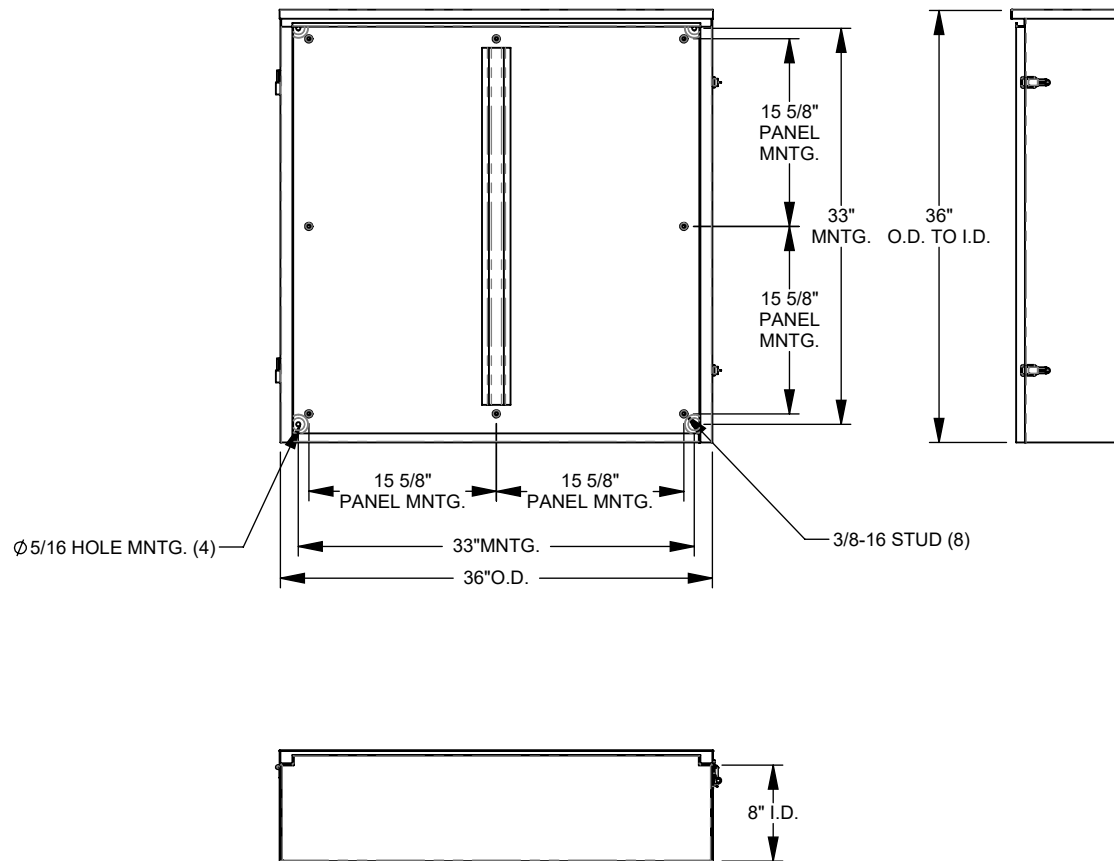

MILBANK
ENERGY AT WORK

36368-TC3R

Catalog Number	36368-TC3R
Marketing Product Description	36x8x36 Hinge Cover Type 3R UL Listed Steel No Knockouts ANSI 61 Gray Back Panel Weld Studs Draw Shield Emboss Mounting Holes In Back Padlocking Draw Latch Quad D Knockout For Lock
UPC	784572255784
Length (IN)	8
Width (IN)	36
Height (IN)	36
Weight (LB)	90
Brand Name	Milbank
Type	Telephone Cabinet
Application	Outdoor Telephone Cabinet
Standard	UL Listed
Number Of Outlet	0
Door	Single Door
Material	Steel with Powder Coat Finish
Cable Entry	No Knockouts
Size	8L x 36W x 36H
Color	ANSI 61 Gray
Mounting	Wall Mount
Latch	Pad Locking Draw Latch Installed

Hinge	Continuous Hinge
NEMA Rating	Type 3R
Depth	8
Finish	Painted

Please consult serving utility for their requirements prior to ordering or installing, as specifications and approvals vary by utility and may require local electrical inspector approval. All installations must be installed by a licensed electrician and must comply with all national and local codes, laws and regulations. Milbank reserves the right to make changes in specifications and features shown without notice or obligation.