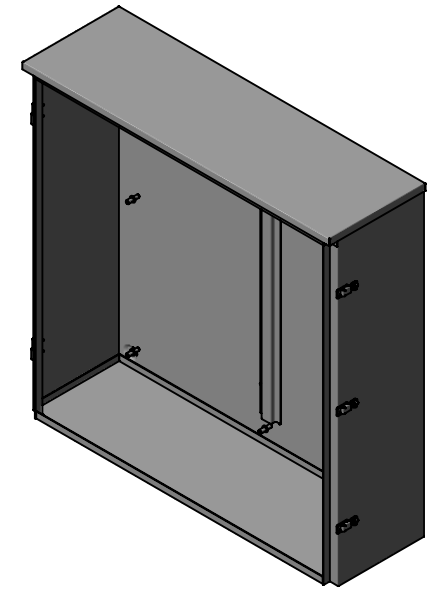

MILBANK[®]
ENERGY AT WORK

363610-TC3R

Catalog Number	363610-TC3R
Marketing Product Description	36x10x36 Hinge Cover Type 3R UL Listed Steel No Knockouts ANSI 61 Gray Back Panel Weld Studs Draw Shield Emboss Mounting Holes In Back Padlocking Draw Latch Quad D Knockout For Lock
UPC	784572603776
Length (IN)	10
Width (IN)	36
Height (IN)	36
Weight (LB)	104
Brand Name	Milbank
Type	Telephone Cabinet
Application	Outdoor Telephone Cabinet
Standard	UL Listed
Number Of Outlet	0
Door	Single Door
Material	Steel with Powder Coat Finish
Cable Entry	No Knockouts
Size	10L x 36W x 36H
Color	ANSI 61 Gray
Mounting	Wall Mount
Latch	Pad Locking Draw Latch Installed

Hinge	Continuous Hinge
NEMA Rating	Type 3R
Depth	10
Finish	Painted

Please consult serving utility for their requirements prior to ordering or installing, as specifications and approvals vary by utility and may require local electrical inspector approval. All installations must be installed by a licensed electrician and must comply with all national and local codes, laws and regulations. Milbank reserves the right to make changes in specifications and features shown without notice or obligation.