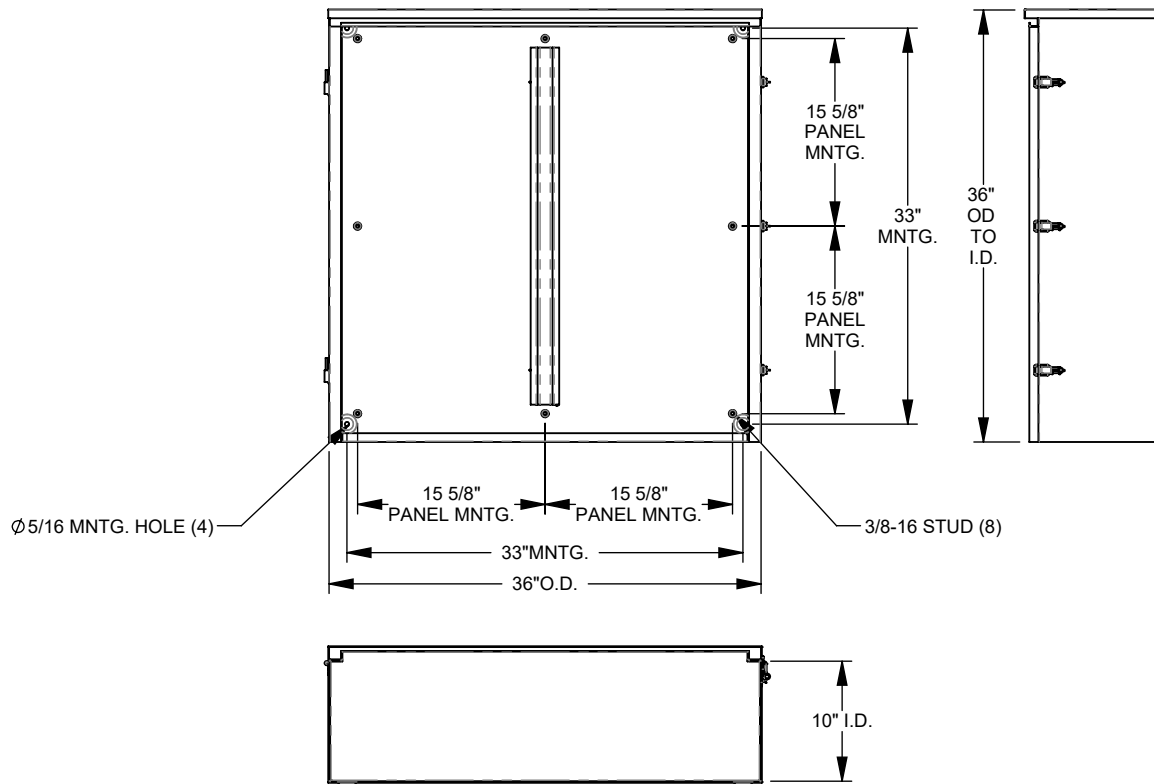

MILBANK[®]
ENERGY AT WORK

363610-TC3R

Catalog Number	363610-TC3R
Marketing Product Description	36x10x36 Hinge Cover Type 3R UL Listed Steel No Knockouts ANSI 61 Gray Back Panel Weld Studs Draw Shield Emboss Mounting Holes In Back Padlocking Draw Latch Quad D Knockout For Lock
UPC	784572603776
Length (IN)	10
Width (IN)	36
Height (IN)	36
Weight (LB)	104
Brand Name	Milbank
Type	Telephone Cabinet
Application	Outdoor Telephone Cabinet
Standard	UL Listed
Number Of Outlet	0
Door	Single Door
Material	Steel with Powder Coat Finish
Cable Entry	No Knockouts
Size	10L x 36W x 36H
Color	ANSI 61 Gray
Mounting	Wall Mount
Latch	Pad Locking Draw Latch Installed

Hinge	Continuous Hinge
NEMA Rating	Type 3R
Depth	10
Finish	Painted

Please consult serving utility for their requirements prior to ordering or installing, as specifications and approvals vary by utility and may require local electrical inspector approval. All installations must be installed by a licensed electrician and must comply with all national and local codes, laws and regulations. Milbank reserves the right to make changes in specifications and features shown without notice or obligation.