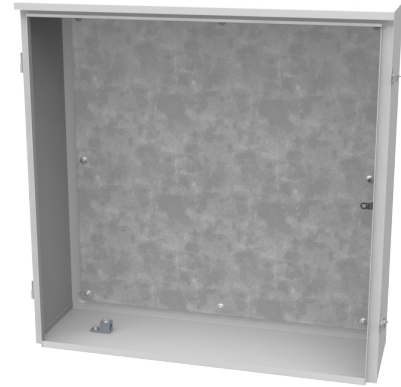

MILBANK[®]
ENERGY AT WORK

363610-TC3R-H-BP-SP

Catalog Number	363610-TC3R-H-BP-SP
Marketing Product Description	36x10x36 Hinge Cover Type 3R UL Listed Steel No Knockouts ANSI 61 Gray Pad Locking Wing Handle Steel Back Panel Installed Lift-off Hinge Mounting Emboss Holes In Back Connector Installed
UPC	784572606128
Length (IN)	10
Width (IN)	36
Height (IN)	36
Weight (LB)	137
Brand Name	Milbank
Type	Telephone Cabinet
Special Features	Pad Locking Wing Handle
Application	Outdoor Telephone Cabinet
Standard	UL Listed
Number Of Outlet	0
Door	Single Door
Material	Steel with Powder Coat Finish
Cable Entry	No Knockouts
Size	10L x 36W x 36H
Color	ANSI 61 Gray
Mounting	Wall Mount

Latch	Pad Locking Draw Latch Installed
Hinge	Lift Off Hinge
NEMA Rating	Type 3R
Depth	10
Finish	Painted

Please consult serving utility for their requirements prior to ordering or installing, as specifications and approvals vary by utility and may require local electrical inspector approval. All installations must be installed by a licensed electrician and must comply with all national and local codes, laws and regulations. Milbank reserves the right to make changes in specifications and features shown without notice or obligation.